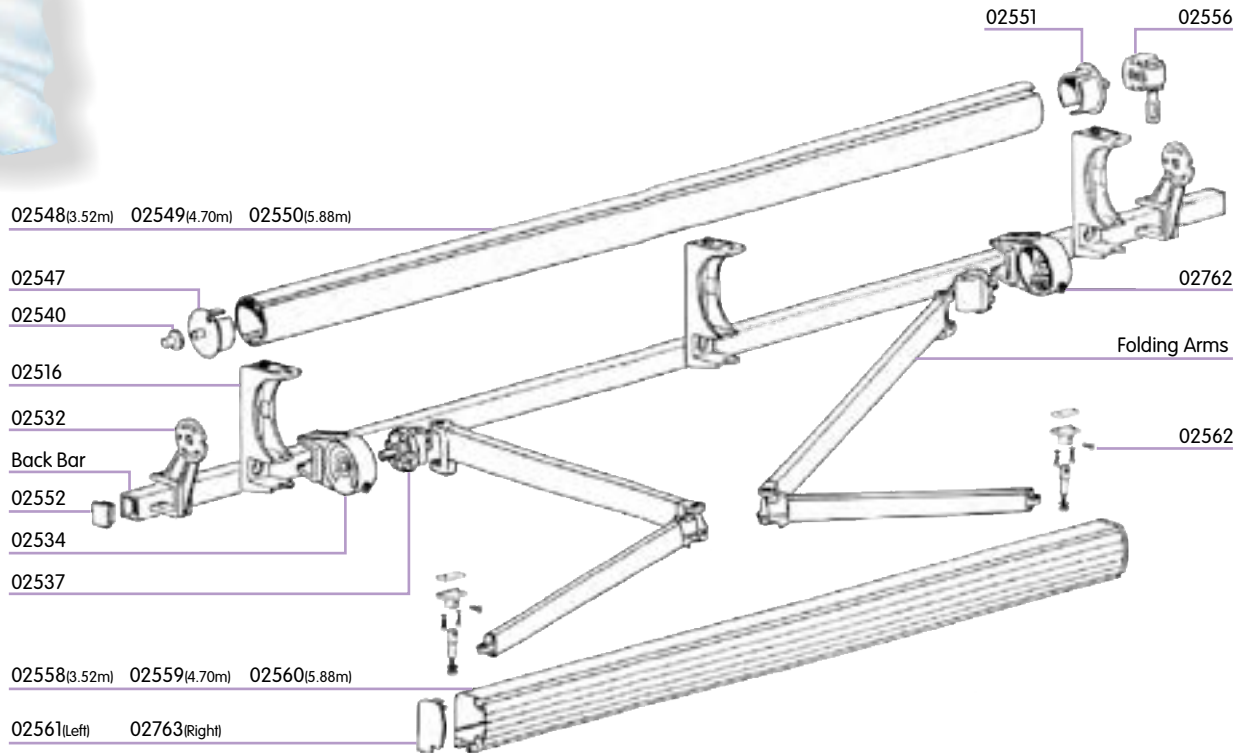

AZURE CLASSIC

Folding Arm Awning with preset slope adjustment

Rated as our Entry Model of folding arm awnings, the Azure Classic is recommended for covering large areas measuring up to 42sqm, giving you the flexibility to increase your outdoor entertaining spaces like no other folding arm awning within our range. The Azure Classic is available with or without hooding, it can also be motorised with Windoware motor system or with Somfy Motors (Windoware motor is inclusive of wind sensor as standard).

MAXIMUM WIDTH: 10.5metres - Wall or Ceiling Installation

Motorisation is quite a simple addition to our MTM range and with the release of the Windoware Motors, is much more affordable. 5 year warranty.

5
Year
WARRANTY

For Azure Classic
Awnings, Fabrics
and Components

Componentry Diagram

MADE IN FRANCE

Please Note: Measurements using 4.0m Arms are different

- 3.5m and 4.0m arms require additional back bar brackets for strength.
- 4000mm Projection available in off white standard only.
- Mitjavila Folding Arm Awnings use an easy to wind standard 9:1 Ratio gearbox and standard stainless steel nuts and bolts, double protected aeronautical cables in the arms and a high quality white powdercoated finish.
- We only use a 78mm heavy duty galvanised steel tube to carry the fabric.
- Wall brackets are for wall and ceiling fix and additional ones can be ordered.