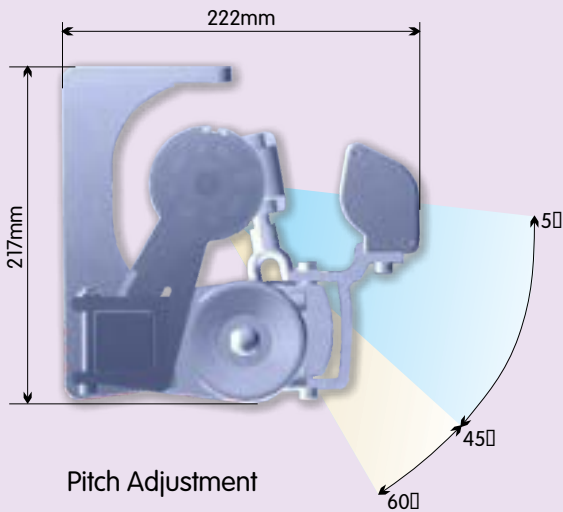

5
Year
WARRANTY

For Azure Classic
Awnings, Fabrics
and Components

Componentry Diagram

MADE IN FRANCE

Please Note: Measurements using 4.0m Arms are different

- 3.5m and 4.0m arms require additional back bar brackets for strength.
- 4000mm Projection available in off white standard only.
- Mitjavila Folding Arm Awnings use an easy to wind standard 9:1 Ratio gearbox and standard stainless steel nuts and bolts, double protected aeronautical cables in the arms and a high quality white powdercoated finish.
- We only use a 78mm heavy duty galvanised steel tube to carry the fabric.
- Wall brackets are for wall and ceiling fix and additional ones can be ordered.